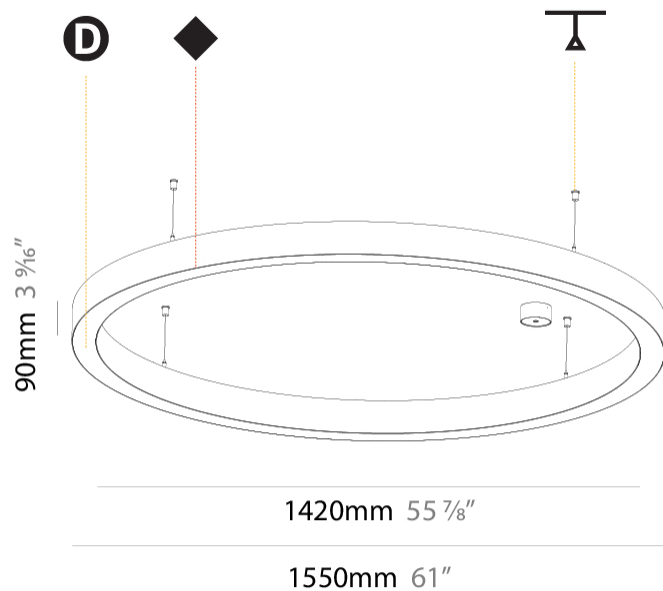

GENERAL

Series: Glorious
Subseries: Glorious Slim
Brand: Prolicht
Division: Architectural
Mounting Type: Suspension
Mounting Location: Ceiling
Subcategory: Ambient

PHYSICAL

Diameter (mm): 1550
Diameter (in): 61
Height (mm): 90
Height (in): 3 9/16
Max. Overall Height (mm): 2090
Max. Overall Height (in): 82 5/16
Light Distribution: Direct / Indirect
Weight (kg): 17.714
Weight (lbs): 37.71
Diffuser: PMMA - Opal or Micro-Prism
Fixture Finish: SSR / BKV / CWI / CRY / HAB / LAG / UFT / ITA / RUA / RUR / MIC / FTG / MYG / TWT / LOD / PUS / FRO / FUP / KIA / POP / BLS / SPG / MEY / GOH / GUM / CHC / COM / ABZ / JAG / OBR / MOS / ROR
Fixture Material: Aluminum
Cable Details: 2000mm or 6000mm Transparent Cable

ELECTRICAL

Lamp Type: LED (Zhaga Standard)
Input Wattage (W): 112 / 98
Total Output Wattage (W): 96 / 84
Dimming: Tri-Mode (Non-Dimming and Phase Dimming (120Vac only) and 0-10V Dimming)
Driver Included: Yes
Driver Location: Integrated
Driver Type: Constant Current - Universal
Driver Class: Class 2
Input Voltage (V): 120 - 277
Constant Current (MA): 350

LED

Color Temperature (°K): 3000 / 3500 / 4000
Max. Delivered Lumen (lm): 19660 / 20070 / 20480
CRI: >80 CRI
Lamp Life (hrs): 50000

OPTICAL

RATINGS AND CERTIFICATIONS

Certified By: Certified for North American Standards
IP rating: IP20